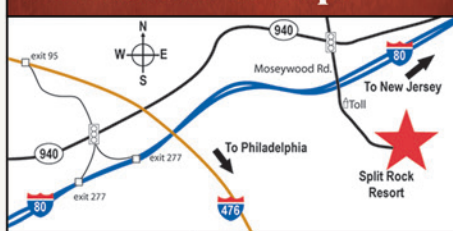

## Directions & Map:

### BUS SHUTTLE - 2pm - 2am Thursday & 8am-2am Friday/Saturday

- **Bus Route 1 - Split Rock** See Split Rock Resort map to the right.
- **Bus Route 2 - West Hotels** Stops at Comfort Inn, Mt. Laurel Resort, and Pocono Inn
- **Bus Route 3 - East Hotels** Stops at Pocono Manor & Best Western

### Directions to Split Rock:

**From Philadelphia** - Northeast Extension of the PA Turnpike (I-476) to Exit 95. Make a left onto Rt.940 East and follow signs to Split Rock.

**From Central NJ** - I-78 West to Rt.33 North. Merge onto I-80 West towards Hazelton (on left). Take Exit 277 (Lake Harmony), merge right onto Rt.940 East towards Lake Harmony. Follow signs to Split Rock.

**From NYC** - Long Island & Northern NJ George Washington Bridge to I-80 West to PA. Take Exit 277 (Lake Harmony), merge right onto Rt.940 East towards Lake Harmony. Follow signs to Split Rock.

**From Harrisburg, PA** - I-81 North to I-80 East to Exit 277 (Lake Harmony), merge right onto Rt.940 East towards Lake Harmony. Follow signs to Split Rock.