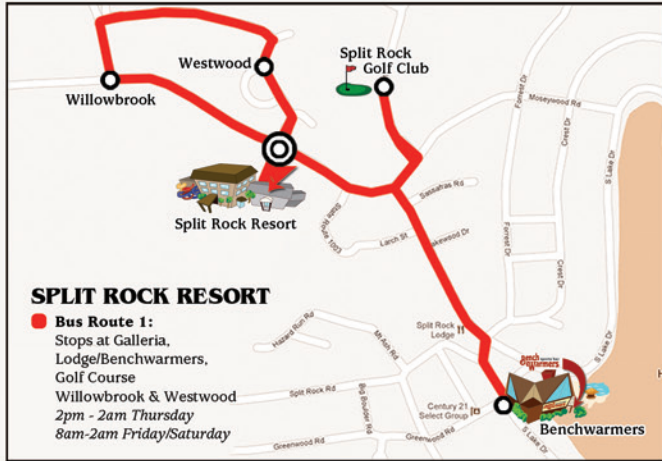

## Directions & Map:

Benchwarmers Sport Bar  
100 Moseywood Road  
Lake Harmony, PA 18624

**Suggested Itinerary**

### BUS SHUTTLE - 2pm - 2am Thursday & 8am-2am Friday/Saturday

- **Bus Route 1 - Split Rock** See Split Rock Resort map to the right.
- **Bus Route 2 - West Hotels** Stops at Comfort Inn, Mt. Laurel Resort, and Pocono Inn
- **Bus Route 3 - East Hotels** Stops at Pocono Manor & Best Western

### SPLIT ROCK RESORT

- **Bus Route 1:** Stops at Galleria, Lodge/Benchwarmers, Golf Course, Willowbrook & Westwood  
2pm - 2am Thursday  
8am-2am Friday/Saturday